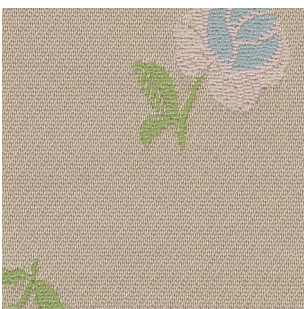

191

611

641

121

Saji

Sahco upholstery

78% recycled polyester, 22% nylon.

Direction: ↔