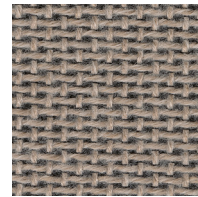

Autumn

**kvadrat**

# Autumn

751

771

791

221

191

331

361

**Autumn**

Designed by Teruhiro Yanagihara

100% recycled polyester

Direction: ↔

Width: approx. 140cm (55")

Abrasion: 50,000 Martindale

**Click here for full Technical Specifications.**

**10**<sup>year</sup>  
warranty