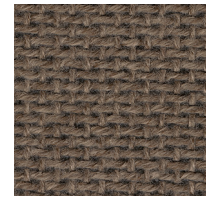

Autumn

**kvadrat**

# Autumn

751

771

791

221

191

331

361

**Autumn**

Designed by Teruhiro Yanagihara

100% recycled polyester

Direction: ↔

Width: approx. 140cm (55")

Abrasion: 50,000 Martindale

**Click here for full Technical Specifications.**

**10**<sup>year</sup>  
warranty