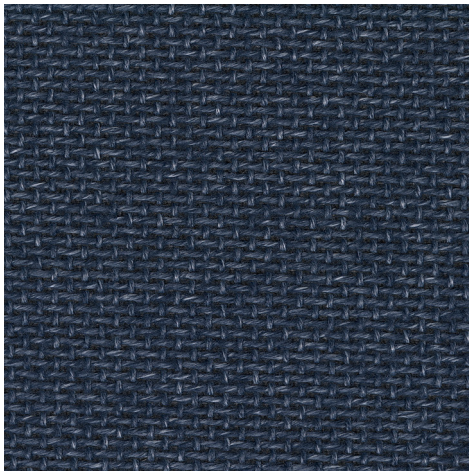

Autumn

**kvadrat**

# Autumn

751

771

791

221

191

331

361

**Autumn**

Designed by Teruhiro Yanagihara

100% recycled polyester

Direction: ↔

Width: approx. 140cm (55")

Abrasion: 50,000 Martindale

**Click here for full Technical Specifications.**

**10**<sup>year</sup>  
warranty