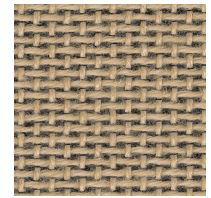

Autumn

**kvadrat**

# Autumn

751

771

791

221

191

331

361

**Autumn**

Designed by Teruhiro Yanagihara

100% recycled polyester

Direction: ↔

Width: approx. 140cm (55")

Abrasion: 50,000 Martindale

**Click here for full Technical Specifications.**

**10**<sup>year</sup>  
warranty