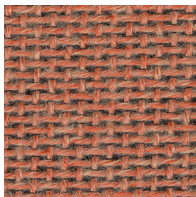

Autumn

**kvadrat**

# Autumn

751

771

791

221

191

331

361

**Autumn**

Designed by Teruhiro Yanagihara

100% recycled polyester

Direction: ↔

Width: approx. 140cm (55")

Abrasion: 50,000 Martindale

**Click here for full Technical Specifications.**

**10**<sup>year</sup>  
warranty