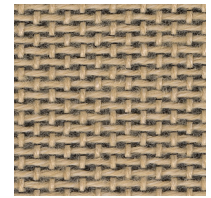

Autumn

kvadrat

Autumn

751

771

791

221

191

681

02/2024

Autumn

Designed by Teruhiro Yanagihara

100% recycled polyester

Direction: ↕

Width: approx. 140cm (55")

Abrasion: 50,000 Martindale