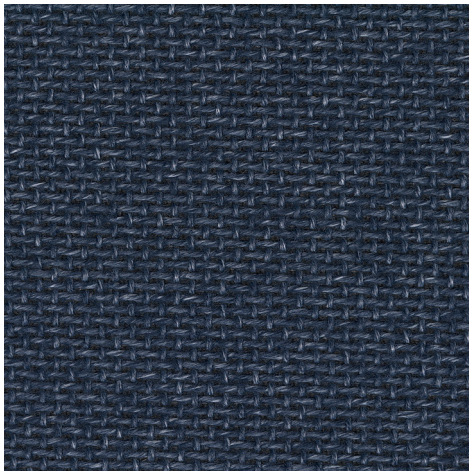

Autumn

kvadrat

Autumn

751

771

791

221

191

681

02/2024

Autumn

Designed by Teruhiro Yanagihara

100% recycled polyester

Direction: ↕

Width: approx. 140cm (55")

Abrasion: 50,000 Martindale