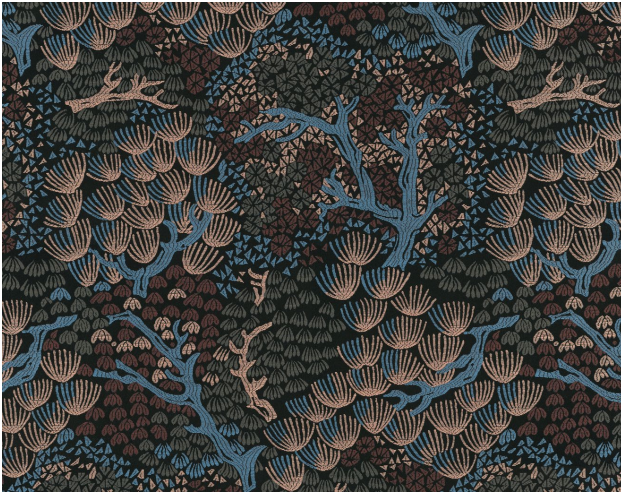

# SAHCO

1831

## Mirari

Type: Curtain

Composition: 80% viscose, 20% polyester

Yarn type: Staple / Filament

Binding: Jacquard

Width: Approx. 138 cm, 54.5 inches

Weight: Approx. 550 g/lin.m, 17.7 oz/ly

Repeat: Approx. 65 cm, 25.5 inches V / 35 cm, 14 inches H