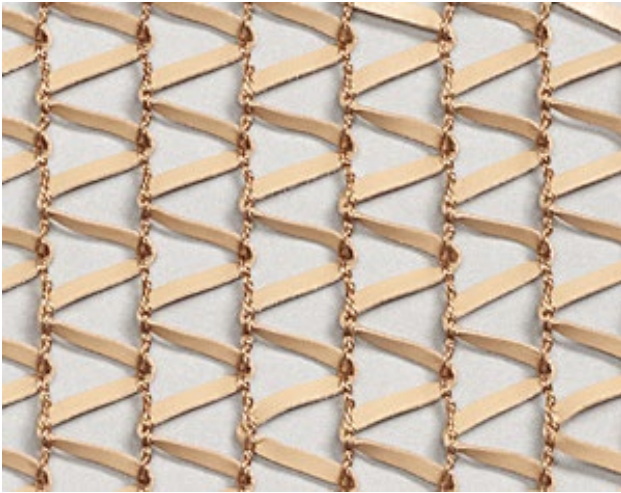

SAHCO

1831

Viking

Design: Ulf Moritz

Type: Curtain

Composition: 52% polyurethane, 36% cotton,
12% polyacrylic

Yarn type: Staple / Filament

Binding: Warp Knitted

Width: Approx. 136 cm, 53.5 inches

Weight: Approx. 300 g/lin.m, 9.7 oz/ly

Repeat: None

Colour difference may occur

Cleaning: Follow the ISO symbols

Shrinkage approx. 3%

Disinfection, see www.kvadrat.dk

More info: Care and maintenance

Californian Proposition 65 list compliant

LBC Red list compliant

Special recommendations

When hanging, the curtain should touch the ground.

Due to the structure, the curtain can hang longer

Country of origin