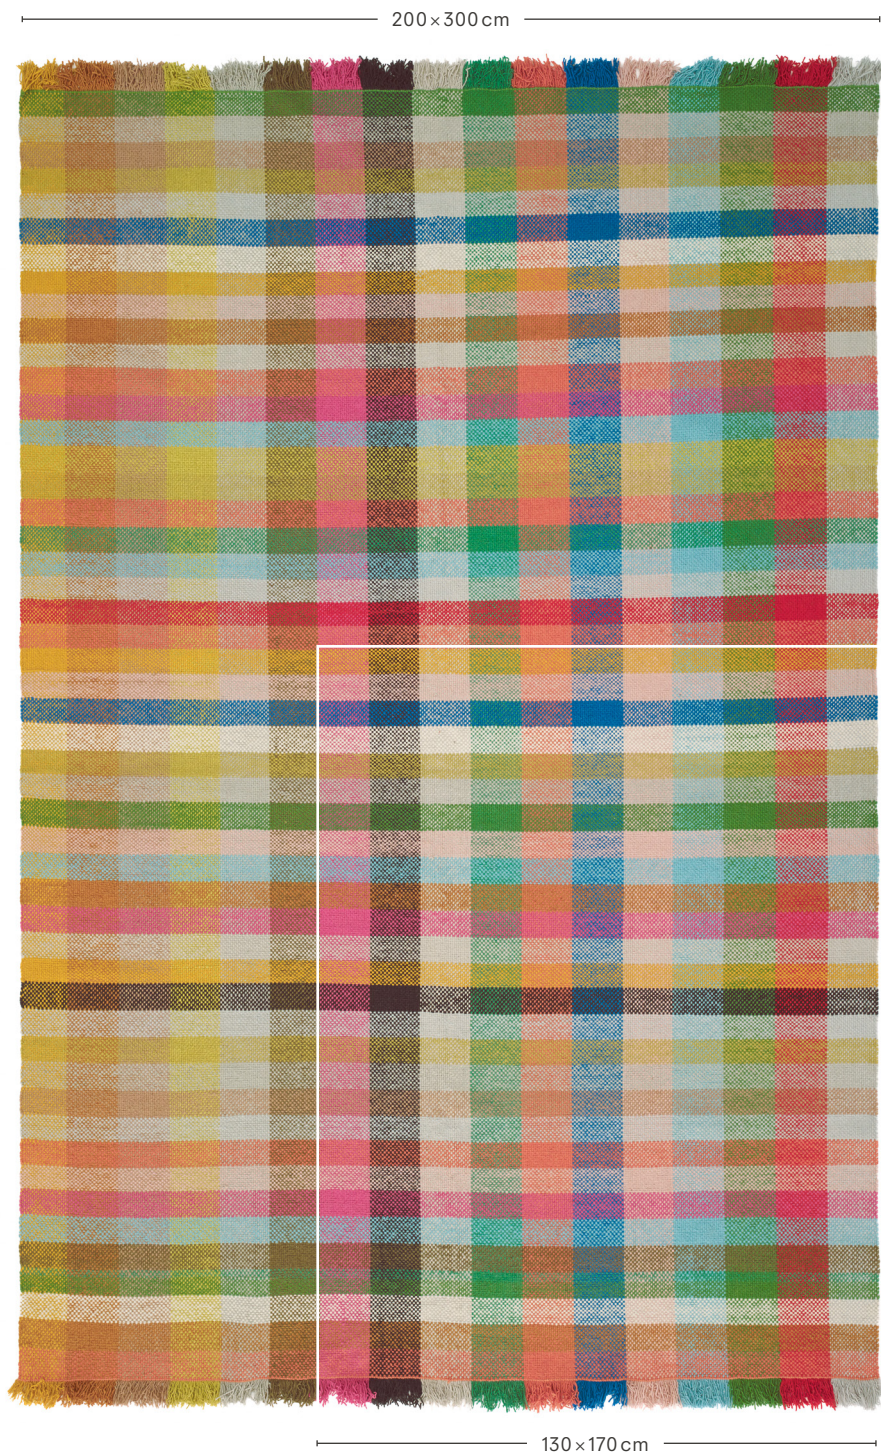

Multitone

Design Hella Jongerius

Production method Hand woven

Material 100% pure New Zealand wool

Height 5 mm (1/4")

Weight 1600 g/m² (5.2 oz/sq ft)

Standard sizes without fringes 130 cm x 170 cm (51 1/4" x 67"),
200 cm x 300 cm (78 3/4" x 118"), 250 cm x 350 cm (98 1/2" x 137 3/4")

Fringe length of 7 cm (2 3/4") at top and bottom of rug

Rug underlay recommended

Custom size possible at a surcharge, maximum 300 cm x 600 cm (118" x 236 1/4")

Round or odd shape not possible

For tactility please see Duotone

For more information, please visit: Kvadrat.dk

kvadrat

2020 - 200270004

Multitone

Multitone 675

Multitone 375