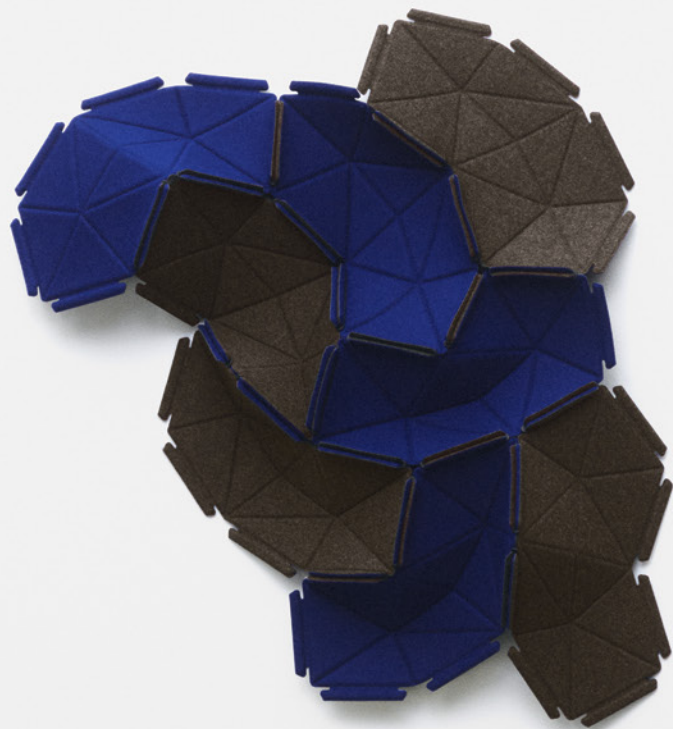

Clouds
Ronan & Erwan Bouroullec

Clouds

Clouds is a modular, interlocking textile tile concept for the home, designed by internationally acclaimed designers Ronan and Erwan Bouroullec.

Crafted from Kvadrat's signature *Divina*, *Divina MD* and *Divina Melange* textiles, each tile is connected with special rubber bands, enabling flexible wall or ceiling installation.

Available in three curated colour combinations, in boxes of 10 pieces, *Clouds* offers infinite possibilities of mixing and matching. As more pieces are assembled, *Clouds* evolves, forming unique three-dimensional structures that redefine how textiles interact with architecture.

Ronan and Erwan Bouroullec: *This piece instantly produces three-dimensional shapes that constantly evolve as you keep adding new elements to the geometry by banishing traditional rectangular settlements.*