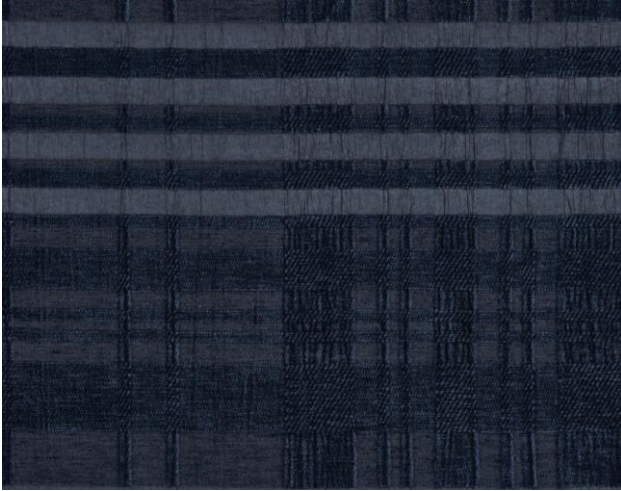

# SAHCO

1831

## Shade

Type: Curtain

Composition: 54% viscose, 32% cotton, 14% nylon

Yarn type: Staple / Filament

Binding: Jacquard

Width: Approx. 150 cm, 59 inches

Weight: Approx. 450 g/lin.m, 14.5 oz/ly

Repeat: Approx. 43 cm, 17 inches V / 23 cm, 8.5 inches H