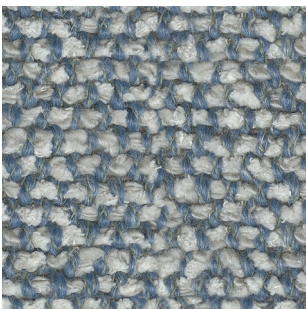

Moss

SAHCO

015

017

018

014

020

019

022

021

010

004

009

008

001

002

Moss

Sahco upholstery

52% cotton, 22% viscose, 14% polyacrylic, 6% linen,
3% polyester, 3% nylon.

Direction: ↔

Width: approx. 138cm (54")

Abrasion: 50,000 Martindale

Click here for full Technical Specifications.