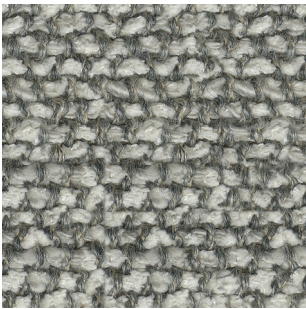

022

021

010

004

009

008

001

002

006

007

003

016

005

012

013

011

Moss

Sahco upholstery

52% cotton, 22% viscose, 14% polyacrylic, 6% linen,
3% polyester, 3% nylon.

Direction: ↔

Width: approx. 138cm (54")

Abrasion: 50,000 Martindale

Click here for full Technical Specifications.