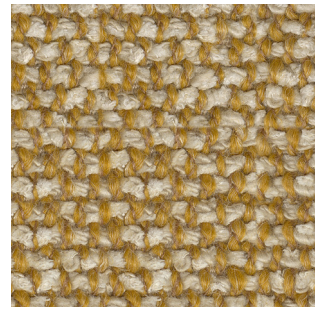

022

021

010

004

009

008

001

002

Moss

Sahco upholstery

52% cotton, 22% viscose, 14% polyacrylic, 6% linen,
3% polyester, 3% nylon.

Direction: ↔

Width: approx. 138cm (54")

Abrasion: 50,000 Martindale

Click here for full Technical Specifications.