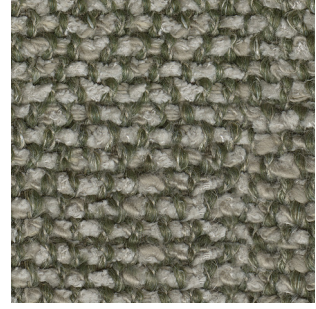

022

021

010

004

009

008

001

002

006

007

003

016

005

012

013

011

Moss

Sahco upholstery

52% cotton, 22% viscose, 14% polyacrylic, 6% linen,
3% polyester, 3% nylon.

Direction: ↔

Width: approx. 138cm (54")

Abrasion: 50,000 Martindale

Click here for full Technical Specifications.