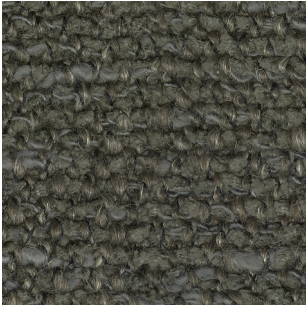

Moss

SAHCO

015

017

018

014

020

019

022

021

010

004

009

008

001

002

Moss

Sahco upholstery

52% cotton, 22% viscose, 14% polyacrylic, 6% linen,
3% polyester, 3% nylon.

Direction: ↔

Width: approx. 138cm (54")

Abrasion: 50,000 Martindale

Click here for full Technical Specifications.