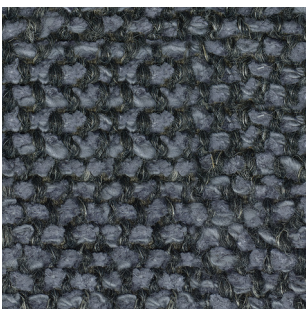

022

021

010

004

009

008

001

002

006

007

003

016

005

012

013

011

Moss

Sahco upholstery

52% cotton, 22% viscose, 14% polyacrylic, 6% linen,
3% polyester, 3% nylon.

Direction: ↔

Width: approx. 138cm (54")

Abrasion: 50,000 Martindale

Click here for full Technical Specifications.