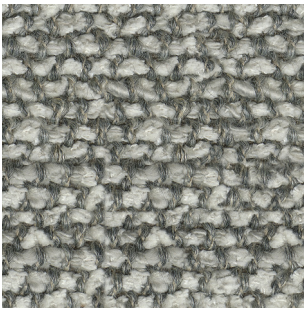

022

021

010

004

009

001

002

006

007

003

016

005

012

013

011

**Moss**

Sahco upholstery

52% cotton, 22% viscose, 14% polyacrylic, 6% linen,  
3% polyester, 3% nylon.

Direction: ↔

Width: approx. 138 cm (54")

Abrasion: 50,000 Martindale

[Click here for full Technical Specifications.](#)