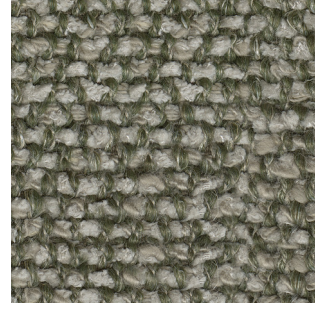

022

021

010

004

009

001

002

006

007

003

016

005

012

013

011

**Moss**

Sahco upholstery

52% cotton, 22% viscose, 14% polyacrylic, 6% linen,  
3% polyester, 3% nylon.

Direction: ↔

Width: approx. 138 cm (54")

Abrasion: 50,000 Martindale

[Click here for full Technical Specifications.](#)