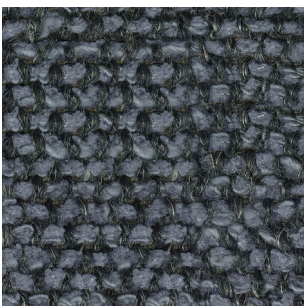

022

021

010

004

009

001

002

006

007

003

016

005

012

013

011

**Moss**

Sahco upholstery

52% cotton, 22% viscose, 14% polyacrylic, 6% linen,  
3% polyester, 3% nylon.

Direction: ↔

Width: approx. 138 cm (54")

Abrasion: 50,000 Martindale

[Click here for full Technical Specifications.](#)